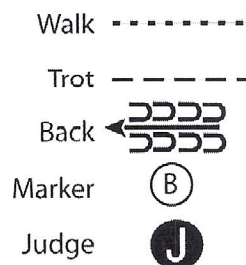

1. Trot from A to B.
2. Stop at B and perform a 90 degree turn.
3. Walk to the judge.
4. Stop and set up for inspection.
5. When dismissed, perform a 90 degree turn.
6. Walk away from judge.
7. Follow the instructions of your ring steward.

Walk - - - - -
Trot - - - - -
Back ← - - - - -
Marker (B)
Judge (J)

[S/WT-15]

Pattern Provided by:

Taylor Fabus

Michigan State Fair 4-H & Youth Virtual Showcase

Fitting & Showmanship 8-19 Pattern

www.HorseShowPatterns.com

www.HorseShowPatterns.com

1. Walk from A to B.
2. At B trot. Trot a circle around B and continue to the Judge.
3. Stop and perform a 360 degree turn. Set up for inspection.
4. When dismissed perform a 90 degree turn.
5. Walk straight away from the Judge.