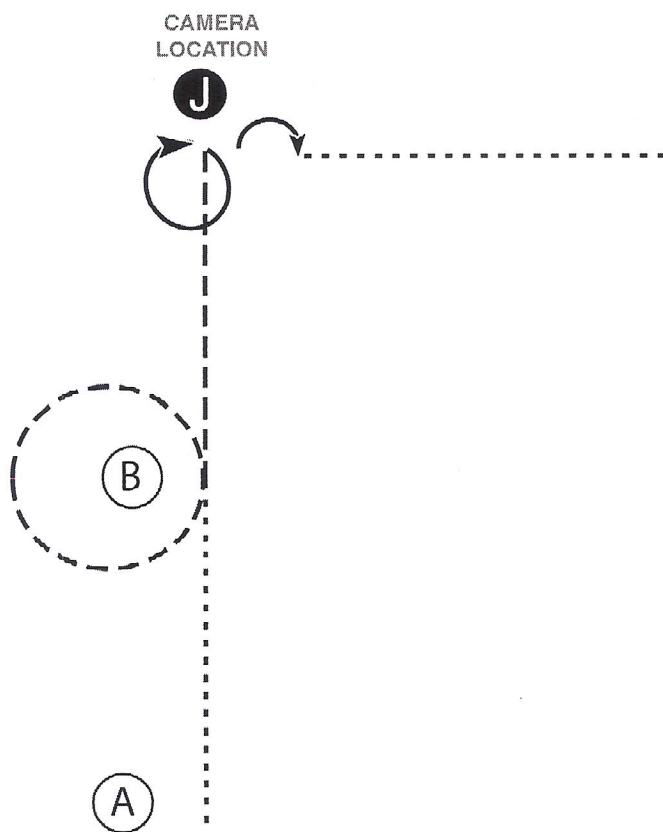

1. Trot from A to B.
2. Stop at B and perform a 90 degree turn.
3. Walk to the judge.
4. Stop and set up for inspection.
5. When dismissed, perform a 90 degree turn.
6. Walk away from judge.
7. Follow the instructions of your ring steward.

Walk - - - - -
Trot - - - - -
Back ← - - - - -
Marker (B)
Judge (J)

[S/WT-15]

Pattern Provided by:

Taylor Fabus

Michigan State Fair 4-H & Youth Virtual Showcase

Fitting & Showmanship 8-19 Pattern

www.HorseShowPatterns.com

www.HorseShowPatterns.com

1. Walk from A to B.
2. At B trot. Trot a circle around B and continue to the Judge.
3. Stop and perform a 360 degree turn. Set up for inspection.
4. When dismissed perform a 90 degree turn.
5. Walk straight away from the Judge.

[S/2-8]

Pattern Provided by:

Taylor Fabus